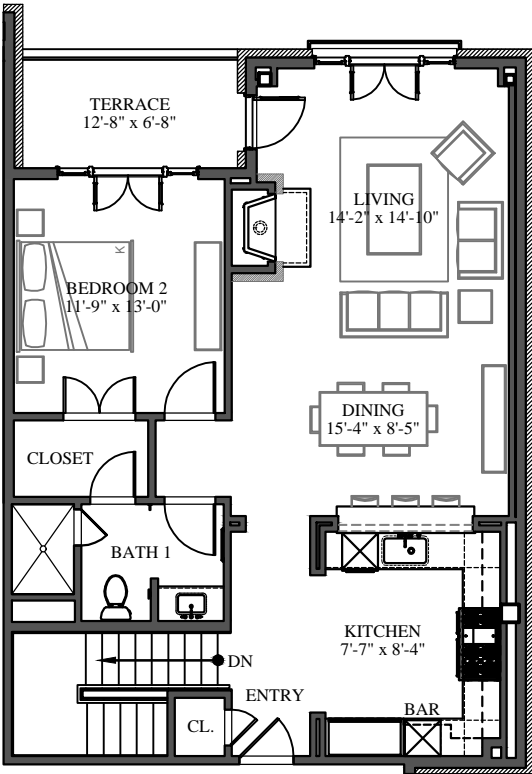

VILLAS AT  
CORTINA

Unit No.3

2,161 Sq. Ft. - 3/3/Flex  
153 Sq. Ft. - Terrace

Unit No.3 - Upper Level

1,083 Sq. Ft. Conditioned Space  
68 Sq. Ft. Terrace Space

Unit No.3 - Lower Level

1,078 Sq. Ft. Conditioned Space  
85 Sq. Ft. Terrace Space

VILLAS AT  
CORTINA

Unit No.4

2,125 Sq. Ft. - 3/3.0/Flex  
164 Sq. Ft. - Terrace

0 ft 4 ft 8 ft N  
Scale 3/32" = 1'-0"

Unit No.4 - Upper Level

1,048 Sq. Ft. Conditioned Space  
81 Sq. Ft. Terrace Space

Unit No.4 - Lower Level

1,077 Sq. Ft. Conditioned Space  
83 Sq. Ft. Terrace Space

VILLAS AT  
**CORTINA**

**Unit No.5**

2,618 Sq. Ft. - 3/3.5/Flex  
226 Sq. Ft. - Terrace

0 ft 4 ft 8 ft N  
Scale 3/32" = 1'-0"

**Unit No.5 - Upper Level**