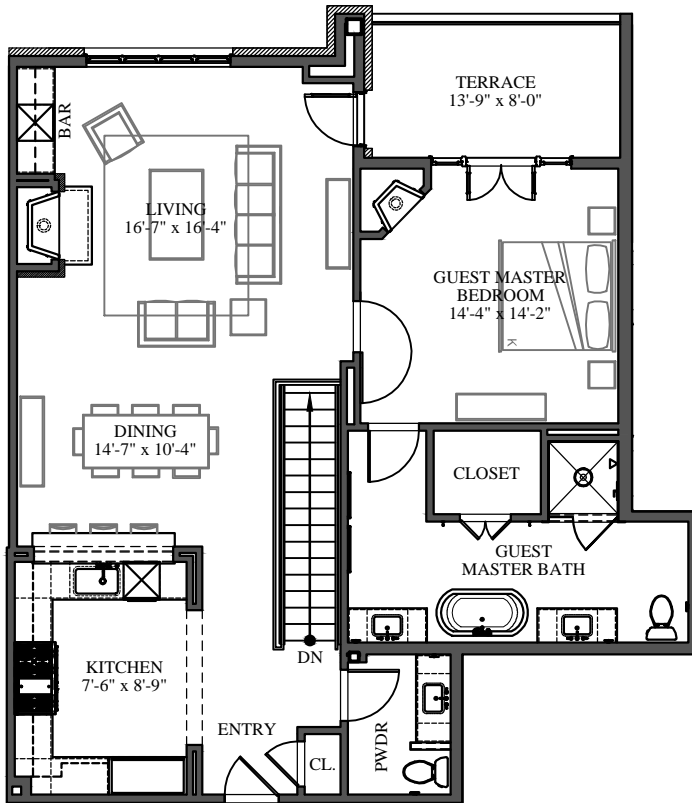

VILLAS AT  
CORTINA

Unit No.3

2,161 Sq. Ft. - 3/3/Flex  
153 Sq. Ft. - Terrace

Unit No.3 - Upper Level

1,083 Sq. Ft. Conditioned Space  
68 Sq. Ft. Terrace Space

Unit No.3 - Lower Level

1,078 Sq. Ft. Conditioned Space  
85 Sq. Ft. Terrace Space

VILLAS AT  
CORTINA

Unit No.4

2,125 Sq. Ft. - 3/3.0/Flex  
164 Sq. Ft. - Terrace

0 ft 4 ft 8 ft N  
Scale 3/32" = 1'-0"

Unit No.4 - Upper Level

1,048 Sq. Ft. Conditioned Space  
81 Sq. Ft. Terrace Space

Unit No.4 - Lower Level

1,077 Sq. Ft. Conditioned Space  
83 Sq. Ft. Terrace Space

VILLAS AT  
**CORTINA**

**Unit No.5**

2,618 Sq. Ft. - 3/3.5/Flex  
226 Sq. Ft. - Terrace

0 ft 4 ft 8 ft N  
Scale 3/32" = 1'-0"

**Unit No.5 - Upper Level**