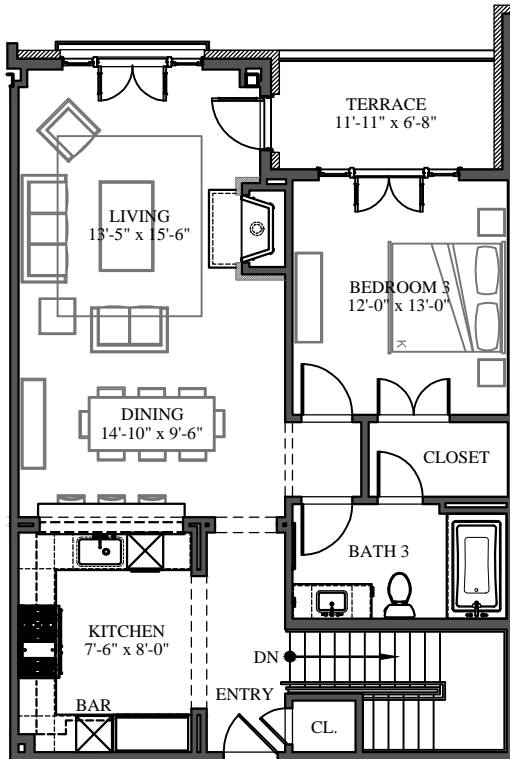

VILLAS AT  
CORTINA

Unit No.3

2,161 Sq. Ft. - 3/3/Flex  
153 Sq. Ft. - Terrace

Unit No.3 - Upper Level

1,083 Sq. Ft. Conditioned Space  
68 Sq. Ft. Terrace Space

Unit No.3 - Lower Level

1,078 Sq. Ft. Conditioned Space  
85 Sq. Ft. Terrace Space

VILLAS AT  
CORTINA

Unit No.4

2,125 Sq. Ft. - 3/3.0/Flex  
164 Sq. Ft. - Terrace

0 ft 4 ft 8 ft N  
Scale 3/32" = 1'-0"

Unit No.4 - Upper Level

1,048 Sq. Ft. Conditioned Space  
81 Sq. Ft. Terrace Space

Unit No.4 - Lower Level

1,077 Sq. Ft. Conditioned Space  
83 Sq. Ft. Terrace Space

VILLAS AT  
**CORTINA**

**Unit No.5**

2,618 Sq. Ft. - 3/3.5/Flex  
226 Sq. Ft. - Terrace

0 ft 4 ft 8 ft N  
Scale 3/32" = 1'-0"

**Unit No.5 - Upper Level**