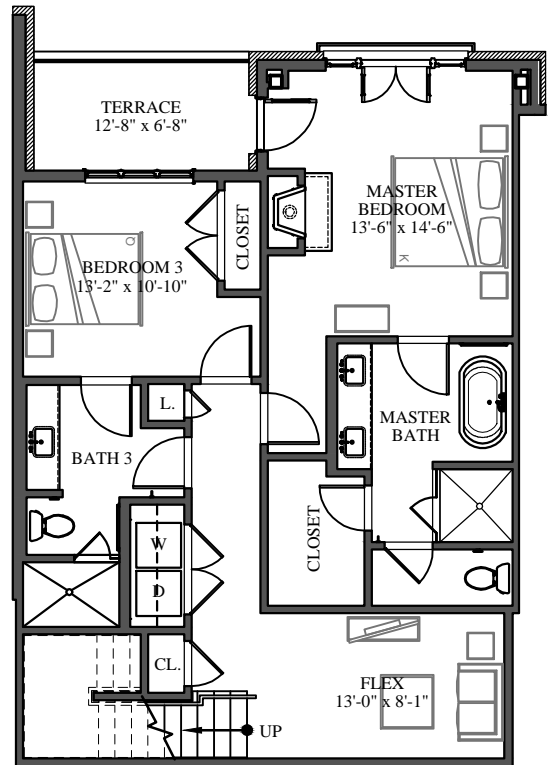

VILLAS AT  
CORTINA

Unit No.3

2,161 Sq. Ft. - 3/3/Flex  
153 Sq. Ft. - Terrace

Unit No.3 - Upper Level

1,083 Sq. Ft. Conditioned Space  
68 Sq. Ft. Terrace Space

Unit No.3 - Lower Level

1,078 Sq. Ft. Conditioned Space  
85 Sq. Ft. Terrace Space

VILLAS AT  
CORTINA

Unit No.4

2,125 Sq. Ft. - 3/3.0/Flex  
164 Sq. Ft. - Terrace

0 ft 4 ft 8 ft N  
Scale 3/32" = 1'-0"

Unit No.4 - Upper Level

1,048 Sq. Ft. Conditioned Space  
81 Sq. Ft. Terrace Space

Unit No.4 - Lower Level

1,077 Sq. Ft. Conditioned Space  
83 Sq. Ft. Terrace Space

VILLAS AT  
**CORTINA**

**Unit No.5**

2,618 Sq. Ft. - 3/3.5/Flex  
226 Sq. Ft. - Terrace

0 ft 4 ft 8 ft N  
Scale 3/32" = 1'-0"

**Unit No.5 - Upper Level**