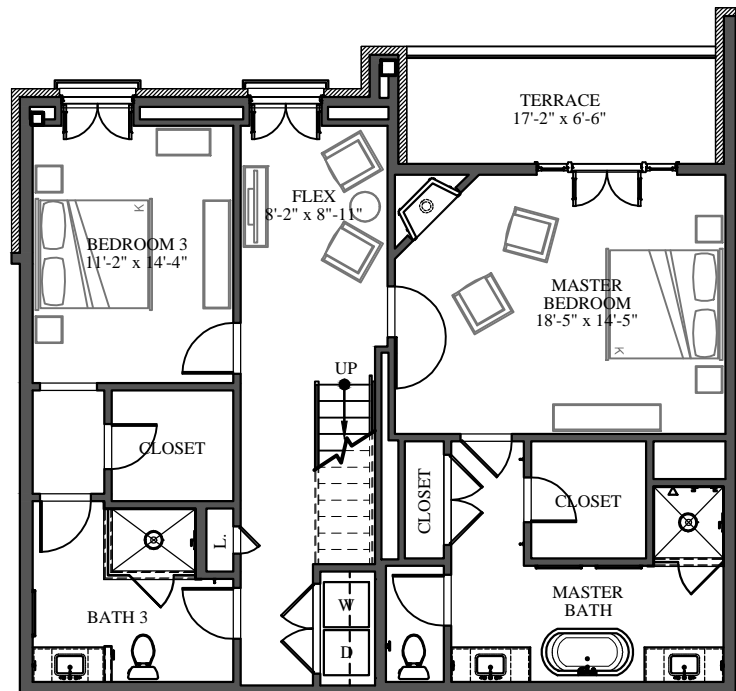

VILLAS AT  
CORTINA

Unit No.3

2,161 Sq. Ft. - 3/3/Flex  
153 Sq. Ft. - Terrace

Unit No.3 - Upper Level

1,083 Sq. Ft. Conditioned Space  
68 Sq. Ft. Terrace Space

Unit No.3 - Lower Level

1,078 Sq. Ft. Conditioned Space  
85 Sq. Ft. Terrace Space

VILLAS AT  
CORTINA

Unit No.4

2,125 Sq. Ft. - 3/3.0/Flex  
164 Sq. Ft. - Terrace

0 ft 4 ft 8 ft N  
Scale 3/32" = 1'-0"

Unit No.4 - Upper Level

1,048 Sq. Ft. Conditioned Space  
81 Sq. Ft. Terrace Space

Unit No.4 - Lower Level

1,077 Sq. Ft. Conditioned Space  
83 Sq. Ft. Terrace Space

VILLAS AT  
**CORTINA**

**Unit No.5**

2,618 Sq. Ft. - 3/3.5/Flex  
226 Sq. Ft. - Terrace

0 ft 4 ft 8 ft N  
Scale 3/32" = 1'-0"

**Unit No.5 - Upper Level**

1,349 Sq. Ft. Conditioned Space  
117 Sq. Ft. Terrace Space

**Unit No.5 - Lower Level**

1,269 Sq. Ft. Conditioned Space  
109 Sq. Ft. Terrace Space