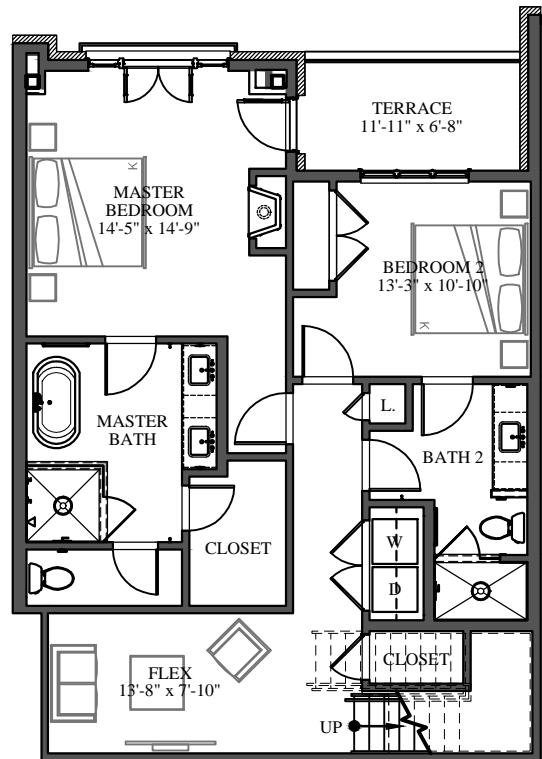

VILLAS AT  
CORTINA

Unit No.3

2,161 Sq. Ft. - 3/3/Flex  
153 Sq. Ft. - Terrace

Unit No.3 - Upper Level

1,083 Sq. Ft. Conditioned Space  
68 Sq. Ft. Terrace Space

Unit No.3 - Lower Level

1,078 Sq. Ft. Conditioned Space  
85 Sq. Ft. Terrace Space

VILLAS AT  
CORTINA

Unit No.4

2,125 Sq. Ft. - 3/3.0/Flex  
164 Sq. Ft. - Terrace

0 ft 4 ft 8 ft N  
Scale 3/32" = 1'-0"

Unit No.4 - Upper Level

1,048 Sq. Ft. Conditioned Space  
81 Sq. Ft. Terrace Space

Unit No.4 - Lower Level

1,077 Sq. Ft. Conditioned Space  
83 Sq. Ft. Terrace Space

VILLAS AT  
**CORTINA**

**Unit No.5**

2,618 Sq. Ft. - 3/3.5/Flex  
226 Sq. Ft. - Terrace

0 ft 4 ft 8 ft N  
Scale 3/32" = 1'-0"

**Unit No.5 - Upper Level**

1,349 Sq. Ft. Conditioned Space  
117 Sq. Ft. Terrace Space

**Unit No.5 - Lower Level**

1,269 Sq. Ft. Conditioned Space  
109 Sq. Ft. Terrace Space